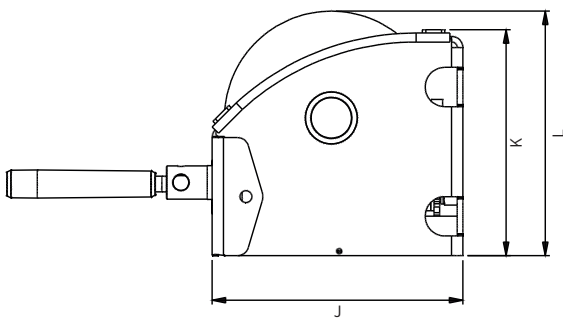

Standard features:

- Compliant to the EN17206 norm for stage and entertainment industry
- Static safety factor 8
- The worm gear transmission has a natural braking effect
- Closed gearbox to prevent accidents
- Grooved drum for single-layer storage of wire rope
- Two load pressure brakes with double ratchet system for safe stable hold of the load in any position
- Equipped with a spring loaded pressure roller for smooth winding on the drum
- Right angled, easy to grease worm transmission and maintenance free bearings
- Cable outlet upwards and downwards
- Double wire rope fastening for extra safety
- Adjustable and secured crank with ergonomic grip
- Suitable for wall mounting
- Simple and quick attachment
- Paint thickness is 60 - 80 micron in 1 layer and in compliance with DIN/ISO 12944, C1M - RAL9005 (black)

Options:

- 2 drum compartment
- Increase of drum to store more rope

Accessories:

- Steel or stainless steel wire rope
- Pulley block

Manual Rope Winch

TYPE	PMW-TW ...	300	300L
Capacity 1st layer	kg	300	300
Rope diameter- \varnothing	mm	6	6
Rope storage 1st layer	m	10	20
Crank effort at full load	daN	15	15
Lift per crank rotation	mm	38	38
A (dimensions)	mm	183	183
B	\varnothing mm	190	190
C	mm	132	132
D	\varnothing mm	133	133
E	\varnothing mm	25	25
F	mm	31	31
G	max. mm	325	325
H	mm	180	180
I	mm	41	41
J	mm	223	223
K	mm	201	201
L	mm	217.5	217.5
M	mm	115	115
N	mm	35	35
O	mm	336	336
P	mm	350	350
Q	mm	7	7
R	\varnothing mm	13	13
Weight (without rope)	kg	21	25
PMW-TW300	Order No.	H30315	H30315