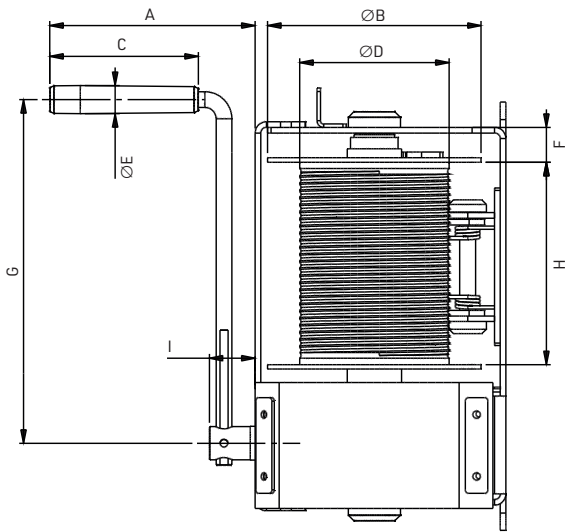

Standard features:

- Compliant to the EN17206 norm for stage and entertainment industry
- Static safety factor 8
- The worm gear transmission has a natural braking effect
- Closed gearbox to prevent accidents
- Grooved drum for single-layer storage of wire rope
- Two load pressure brakes with double ratchet system for safe stable hold of the load in any position
- Equipped with a spring loaded pressure roller for smooth winding on the drum
- Right angled, easy to grease worm transmission and maintenance free bearings
- Cable outlet upwards and downwards
- Double wire rope fastening for extra safety
- Adjustable and secured crank with ergonomic grip
- Suitable for wall mounting
- Simple and quick attachment
- Paint thickness is 60 - 80 micron in 1 layer and in compliance with DIN/ISO 12944, C1M - RAL9005 (black)

Options:

- 2 drum compartment
- Increase of drum to store more rope

Accessories:

- Steel or stainless steel wire rope
- Pulley block

Manual Rope Winch

TYPE	PMW-TW ...	300	300L
Capacity 1st layer	kg	300	300
Rope diameter- \varnothing	mm	6	6
Rope storage 1st layer	m	10	20
Crank effort at full load	daN	15	15
Lift per crank rotation	mm	38	38
A (dimensions)	mm	183	183
B	\varnothing mm	190	190
C	mm	132	132
D	\varnothing mm	133	133
E	\varnothing mm	25	25
F	mm	31	31
G	max. mm	325	325
H	mm	180	180
I	mm	41	41
J	mm	223	223
K	mm	201	201
L	mm	217.5	217.5
M	mm	115	115
N	mm	35	35
O	mm	336	336
P	mm	350	350
Q	mm	7	7
R	\varnothing mm	13	13
Weight (without rope)	kg	21	25
PMW-TW300	Order No.	H30315	H30315