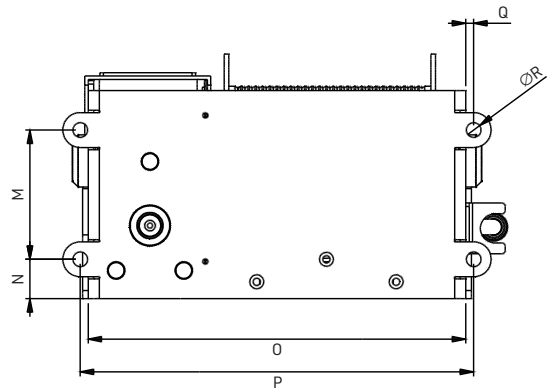

Standard features:

- Compliant to the EN17206 norm for stage and entertainment industry
- Static safety factor 8
- The worm gear transmission has a natural braking effect
- Closed gearbox to prevent accidents
- Grooved drum for single-layer storage of wire rope
- Two load pressure brakes with double ratchet system for safe stable hold of the load in any position
- Equipped with a spring loaded pressure roller for smooth winding on the drum
- Right angled, easy to grease worm transmission and maintenance free bearings
- Cable outlet upwards and downwards
- Double wire rope fastening for extra safety
- Adjustable and secured crank with ergonomic grip
- Suitable for wall mounting
- Simple and quick attachment
- Paint thickness is 60 - 80 micron in 1 layer and in compliance with DIN/ISO 12944, C1M - RAL9005 (black)

Options:

- 2 drum compartment
- Increase of drum to store more rope

Accessories:

- Steel or stainless steel wire rope
- Pulley block

Manual Rope Winch

TYPE	PMW-TW ...	300	300L
Capacity 1st layer	kg	300	300
Rope diameter- \varnothing	mm	6	6
Rope storage 1st layer	m	10	20
Crank effort at full load	daN	15	15
Lift per crank rotation	mm	38	38
A (dimensions)	mm	183	183
B	\varnothing mm	190	190
C	mm	132	132
D	\varnothing mm	133	133
E	\varnothing mm	25	25
F	mm	31	31
G	max. mm	325	325
H	mm	180	180
I	mm	41	41
J	mm	223	223
K	mm	201	201
L	mm	217.5	217.5
M	mm	115	115
N	mm	35	35
O	mm	336	336
P	mm	350	350
Q	mm	7	7
R	\varnothing mm	13	13
Weight (without rope)	kg	21	25
PMW-TW300	Order No.	H30315	H30315