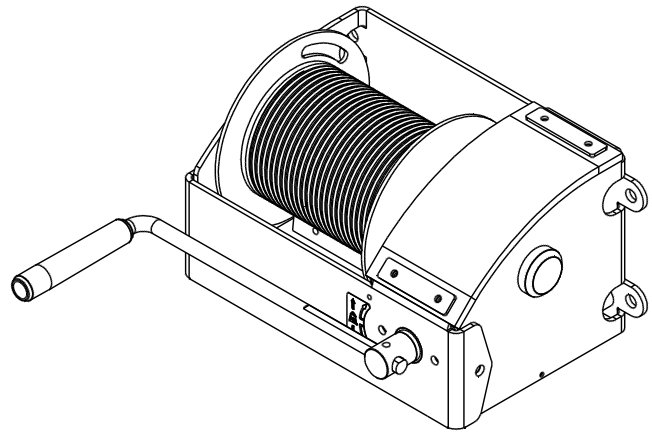

Hoists and winches since 1861

MANUAL ROPE WINCH
PMW-TW300

THEATRE WINCH | **PMW-TW300**

The theatre winch is a high-quality and also safe winch that has been specially developed for the theatre and entertainment industry. This winch complies with the new standards for this sector, namely EN17206.

Standard features:

- Compliant to the EN17206 norm for stage and entertainment industry
- Static safety factor 8
- The worm gear transmission has a natural braking effect
- Closed gearbox to prevent accidents
- Grooved drum for single-layer storage of wire rope
- Two load pressure brakes with double ratchet system for safe stable hold of the load in any position
- Equipped with a spring loaded pressure roller for smooth winding on the drum
- Right angled, easy to grease worm transmission and maintenance free bearings
- Cable outlet upwards and downwards
- Double wire rope fastening for extra safety
- Adjustable and secured crank with ergonomic grip
- Suitable for wall mounting
- Simple and quick attachment
- Paint thickness is 60 - 80 micron in 1 layer and in compliance with DIN/ISO 12944, C1M - RAL9005 (black)

Options:

- 2 drum compartment
- Increase of drum to store more rope

Accessories:

- Steel or stainless steel wire rope
- Pulley block

Manual Rope Winch

TYPE	PMW-TW ...	300	300L
Capacity 1st layer	kg	300	300
Rope diameter- \varnothing	mm	6	6
Rope storage 1st layer	m	10	20
Crank effort at full load	daN	15	15
Lift per crank rotation	mm	38	38
A (dimensions)	mm	183	183
B	\varnothing mm	190	190
C	mm	132	132
D	\varnothing mm	133	133
E	\varnothing mm	25	25
F	mm	31	31
G	max. mm	325	325
H	mm	180	180
I	mm	41	41
J	mm	223	223
K	mm	201	201
L	mm	217.5	217.5
M	mm	115	115
N	mm	35	35
O	mm	336	336
P	mm	350	350
Q	mm	7	7
R	\varnothing mm	13	13
Weight (without rope)	kg	21	25
PMW-TW300	Order No.	H30315	H30315