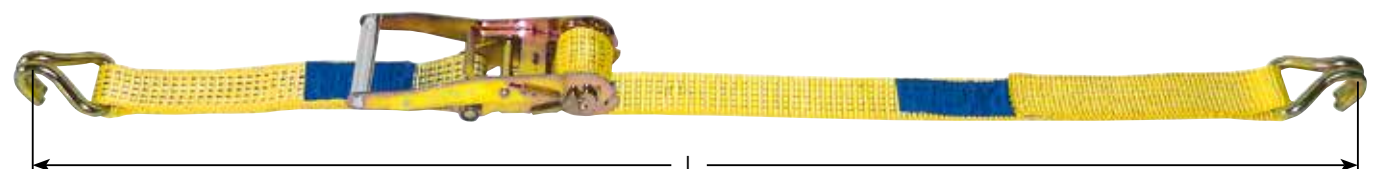

LC in direct hoist	LC in the hooping	STF
two-piece	endless	
1,000 daN	2,000 daN	150 daN

Longer lengths on request!

Ratchet lashing Type RG 4000

Band width: 50 mm, Fixed end 0.4 m, Loose end 7.6 m

Ratchet lashing, 8 m complete

Scan me

TYPE	Hook type / Final fitting	Order No. complete L=8 m
	two-piece Ratchet lashing hooks	
RG 4000 A	Type A, Double wire J hook	E01001
RG 4000 C	Type C, Claw hook	E01002
RG 4000 D	Type D, Snap hook	E01004
RG 4000 N	Endless (without hook)	E01011

LC in direct hoist	LC in the hooping	STF
two-piece	endless	
2,000 daN	4,000 daN	250 daN

Longer lengths on request!

Ratchet lashing Type RG 5000

Band width: 50 mm, Fixed end 0.4 m, Loose end 7.6 m,

Ratchet lashing, 8 m complete

TYPE	Hook type / Final fitting	Order No. complete L=8 m
	two-piece Ratchet lashing hooks	
RG 5000 A	Type A, Double wire J hook	E01020
RG 5000 C	U profile hook C	E01021
RG 5000 D	Carabiner D	E01023
RG 5000 N	Securing strap, one piece (without hook)	E01030