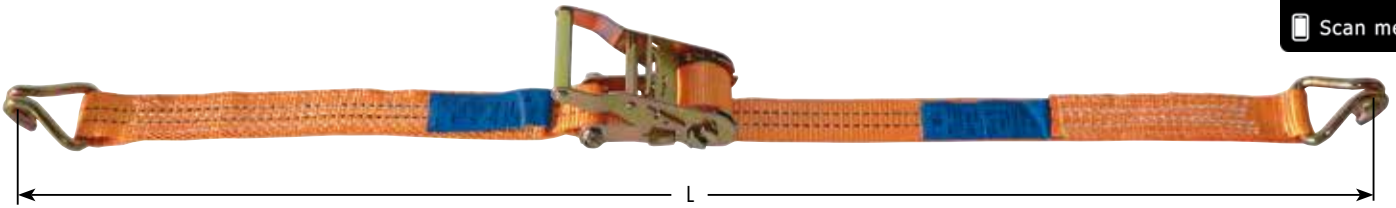

Ratchet lashing, type RG 2000

Band width: 35 mm, Fixed end 0.4 m, Loose end 5.6 m

Ratchet lashing, 6 m complete

Scan me

TYPE	Hook type / Final fitting	Order No. complete L=6 m
	two-piece Ratchet lashing hooks	
RG 2000 A	Type A, Double wire J hook	E00050
RG 2000 N	Endless (without hook)	E00053

LC in direct hoist	LC in the hooping	STF
two-piece	endless	
1,000 daN	2,000 daN	150 daN

Longer lengths on request!

Ratchet lashing Type RG 4000

Band width: 50 mm, Fixed end 0.4 m, Loose end 7.6 m

Ratchet lashing, 8 m complete

Scan me

TYPE	Hook type / Final fitting	Order No. complete L=8 m
	two-piece Ratchet lashing hooks	
RG 4000 A	Type A, Double wire J hook	E01001
RG 4000 C	Type C, Claw hook	E01002
RG 4000 D	Type D, Snap hook	E01004
RG 4000 N	Endless (without hook)	E01011

LC in direct hoist	LC in the hooping	STF
two-piece	endless	
2,000 daN	4,000 daN	250 daN

Longer lengths on request!

Ratchet lashing Type RG 5000

Band width: 50 mm, Fixed end 0.4 m, Loose end 7.6 m,

Ratchet lashing, 8 m complete