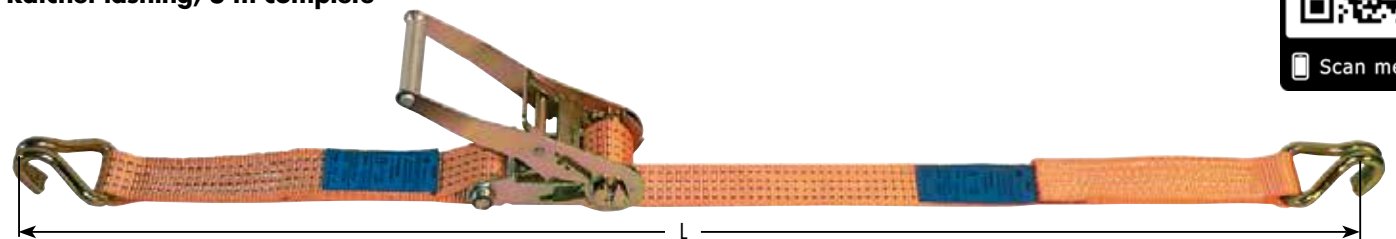

Ratchet lashing, type RG 2000

Band width: 35 mm, Fixed end 0.4 m, Loose end 5.6 m

Ratchet lashing, 6 m complete

Scan me

TYPE	Hook type / Final fitting	Order No. complete L=6 m
	two-piece Ratchet lashing hooks	
RG 2000 A	Type A, Double wire J hook	E00050
RG 2000 N	Endless (without hook)	E00053

LC in direct hoist	LC in the hooping	STF
two-piece	endless	
1,000 daN	2,000 daN	150 daN

Longer lengths on request!

Ratchet lashing Type RG 4000

Band width: 50 mm, Fixed end 0.4 m, Loose end 7.6 m

Ratchet lashing, 8 m complete

Scan me

TYPE	Hook type / Final fitting	Order No. complete L=8 m
	two-piece Ratchet lashing hooks	
RG 4000 A	Type A, Double wire J hook	E01001
RG 4000 C	Type C, Claw hook	E01002
RG 4000 D	Type D, Snap hook	E01004
RG 4000 N	Endless (without hook)	E01011

LC in direct hoist	LC in the hooping	STF
two-piece	endless	
2,000 daN	4,000 daN	250 daN

Longer lengths on request!

Ratchet lashing Type RG 5000

Band width: 50 mm, Fixed end 0.4 m, Loose end 7.6 m,

Ratchet lashing, 8 m complete