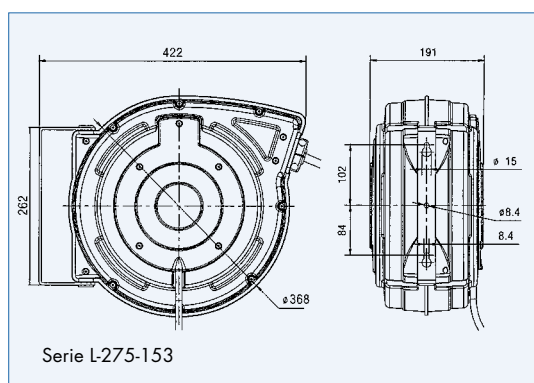

Hose reel series L-272 and L-275

The PLANETA hose reels in the 272 and 275 series with a sealed housing made of strong, impact-resistant plastic, are suitable for working with water and compressed air. The 272 series has a manual non-return fixture that prevents accidental release of the brake when tensile loads are applied. The encapsulated, lifetime-lubricated drive spring guarantees a long service life in continuous use. The drum is equipped as standard with a hybrid hose suitable for temperatures up to 60°C.

TYPE	Fitting	Nominal size of hose	Length	Max. pressure hybrid hose	Medium	Weight approx. kg	Order No.
	inch	DN	m	bar			
L-272-082	1/4"	6	8	12	Water & Air	3	G40095
L-275-152	1/4"	6	15	20	Water & Air	5	G40092
L-275-153	3/8"	9	15	20	Water & Air	6	G40093
L-275-154	1/2"	12	15	20	Water & Air	8.2	G40094

Serie L - 272

Serie L - 275

Housing made of impact-resistant plastic

180° swiveling

Serie L-272-082

Serie L-275-152

Serie L-275-153

Serie L-275-154