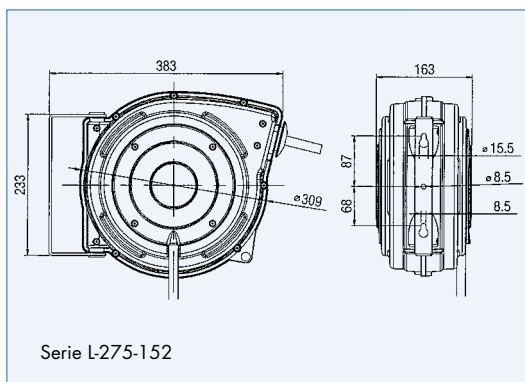

Hose reel series L-272 and L-275

The PLANETA hose reels in the 272 and 275 series with a sealed housing made of strong, impact-resistant plastic, are suitable for working with water and compressed air. The 272 series has a manual non-return fixture that prevents accidental release of the brake when tensile loads are applied. The encapsulated, lifetime-lubricated drive spring guarantees a long service life in continuous use. The drum is equipped as standard with a hybrid hose suitable for temperatures up to 60°C.

TYPE	Fitting	Nominal size of hose	Length	Max. pressure hybrid hose	Medium	Weight approx. kg	Order No.
	inch	DN	m	bar			
L-272-082	1/4"	6	8	12	Water & Air	3	G40095
L-275-152	1/4"	6	15	20	Water & Air	5	G40092
L-275-153	3/8"	9	15	20	Water & Air	6	G40093
L-275-154	1/2"	12	15	20	Water & Air	8.2	G40094

Serie L - 272

Serie L - 275

Housing made of impact-resistant plastic

180° swiveling

Serie L-272-082

Serie L-275-152

Serie L-275-153

Serie L-275-154