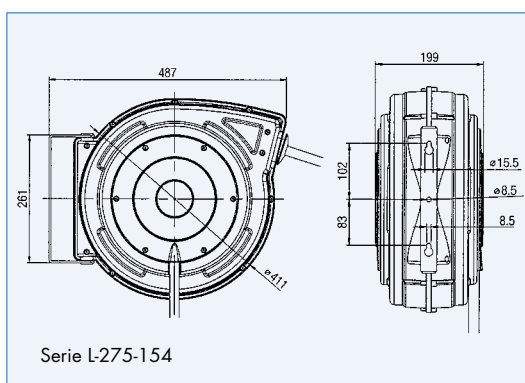

Hose reel series L-272 and L-275

The PLANETA hose reels in the 272 and 275 series with a sealed housing made of strong, impact-resistant plastic, are suitable for working with water and compressed air. The 272 series has a manual non-return fixture that prevents accidental release of the brake when tensile loads are applied. The encapsulated, lifetime-lubricated drive spring guarantees a long service life in continuous use. The drum is equipped as standard with a hybrid hose suitable for temperatures up to 60°C.

TYPE	Fitting	Nominal size of hose	Length	Max. pressure hybrid hose	Medium	Weight approx. kg	Order No.
	inch	DN	m	bar			
L-272-082	1/4"	6	8	12	Water & Air	3	G40095
L-275-152	1/4"	6	15	20	Water & Air	5	G40092
L-275-153	3/8"	9	15	20	Water & Air	6	G40093
L-275-154	1/2"	12	15	20	Water & Air	8.2	G40094

Serie L - 272

Serie L - 275

Housing made of impact-resistant plastic

180° swiveling

Serie L-272-082

Serie L-275-152

Serie L-275-153

Serie L-275-154