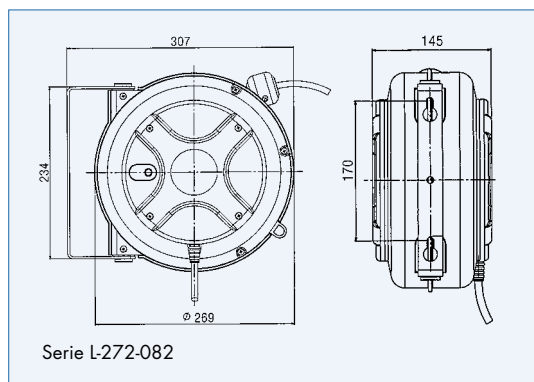

Hose reel series L-272 and L-275

The PLANETA hose reels in the 272 and 275 series with a sealed housing made of strong, impact-resistant plastic, are suitable for working with water and compressed air. The 272 series has a manual non-return fixture that prevents accidental release of the brake when tensile loads are applied. The encapsulated, lifetime-lubricated drive spring guarantees a long service life in continuous use. The drum is equipped as standard with a hybrid hose suitable for temperatures up to 60°C.

TYPE	Fitting	Nominal size of hose	Length	Max. pressure hybrid hose	Medium	Weight approx. kg	Order No.
	inch	DN	m	bar			
L-272-082	1/4"	6	8	12	Water & Air	3	G40095
L-275-152	1/4"	6	15	20	Water & Air	5	G40092
L-275-153	3/8"	9	15	20	Water & Air	6	G40093
L-275-154	1/2"	12	15	20	Water & Air	8.2	G40094

Serie L - 272

Serie L - 275

Housing made of impact-resistant plastic

180° swiveling

Serie L-272-082

Serie L-275-152

Serie L-275-153

Serie L-275-154