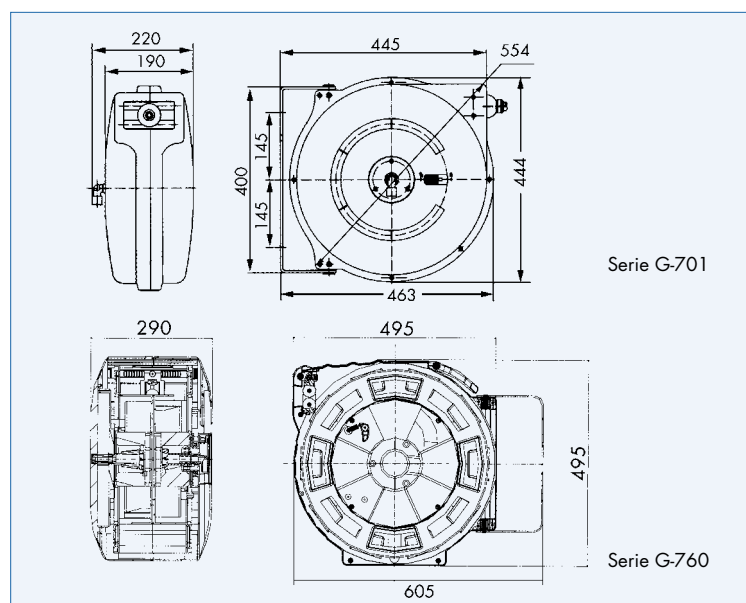

The connections on the G701 and G760 hose reels are fully compatible with other water-related tools from leading manufacturers.

A practical multi-function nozzle with several adjustment settings is included free of charge.

Serie G-701

Series G-760
with winding device

Serie G-701

Serie G-760

TYPE	Fitting inch	Nominal size of hose DN	Length m	Max. pressure bar	Medium	Weight kg	Order No.
G-701-204	1/2"	12	20	10	Water	7.8	G40037
G-760-304	1/2"	12	30	6	Water	13.3	G40023