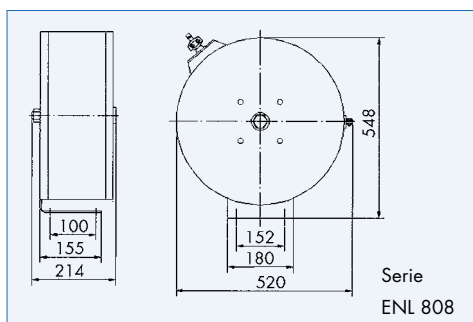

TYPE	Fitting inch	Nominal size of hose DN	Length m	Max. pressure bar	Medium	Weight kg	Order No.
ENL - 809-102	1/4"	6	10	20	Water & Air	14.8	G40050
ENL - 809-103	3/8"	9	10	20	Water & Air	15.5	G40053
ENL - 808-203	3/8"	9	20	20	Water & Air	27.5	G40007
ENL - 808-154	1/2"	12	15	20	Water & Air	30.2	G40058
ENL - 808-204	1/2"	12	20	20	Water & Air	34.1	G40008

Other versions and hose lengths available on request!

Serie ENL 808