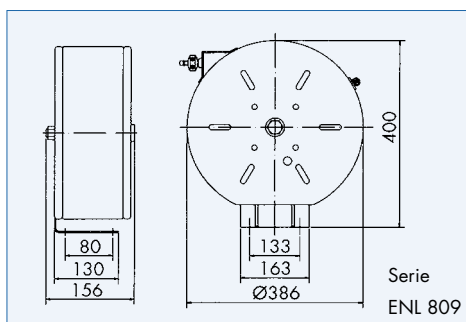

Serie ENL 808

Serie ENL 809