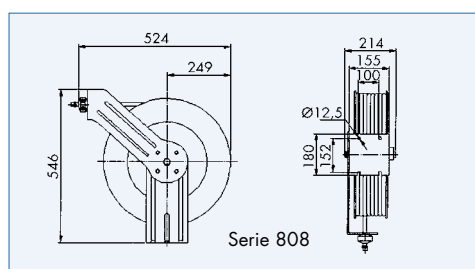

TYPE	Fitting inch	Nominal size of hose DN	Length m	Max. pressure bar	Medium	Weight kg	Order No.
L - 809-102	1/4"	6	10	20	Water & Air	11.9	G40012
L - 809-103	3/8"	9	10	20	Water & Air	12.8	G40013
L - 808-203	3/8"	9	20	20	Water & Air	22.4	G40021
L - 808-204	1/2"	12	20	20	Water & Air	28.4	G40022

Other versions and hose lengths available on request!

Serie 808