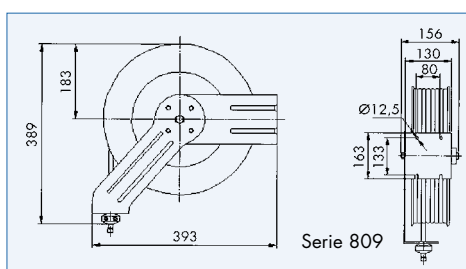

Serie EN

TYPE	Fitting inch	Nominal size of hose DN	Length m	Max. pressure bar	Medium	Weight kg	Order No.
<b>ENL - 809-102</b>	1/4"	6	10	20	Water & Air	14.8	<b>G40050</b>
<b>ENL - 809-103</b>	3/8"	9	10	20	Water & Air	15.5	<b>G40053</b>
<b>ENL - 808-203</b>	3/8"	9	20	20	Water & Air	27.5	<b>G40007</b>
<b>ENL - 808-154</b>	1/2"	12	15	20	Water & Air	30.2	<b>G40058</b>
<b>ENL - 808-204</b>	1/2"	12	20	20	Water & Air	34.1	<b>G40008</b>

## Hose reel series 808 and 809

The series 808/809 open hose reels are made of powder-coated steel and have been designed for work with air and water for applications involving pressures of 20 bar. These reels feature an encapsulated, lifetime-lubricated and robust drive spring, permitting several stop options on each complete turn. The flexible hose extension arm creates various assembly options. Four guide rollers minimise hose wear. The reel is equipped as standard with a rubber hose, suitable for liquid temperatures of up to 100°C.

Serie 808

TYPE	Fitting inch	Nominal size of hose DN	Length m	Max. pressure bar	Medium	Weight kg	Order No.
<b>L - 809-102</b>	1/4"	6	10	20	Water & Air	11.9	<b>G40012</b>
<b>L - 809-103</b>	3/8"	9	10	20	Water & Air	12.8	<b>G40013</b>
<b>L - 808-203</b>	3/8"	9	20	20	Water & Air	22.4	<b>G40021</b>
<b>L - 808-204</b>	1/2"	12	20	20	Water & Air	28.4	<b>G40022</b>

Other versions and hose lengths available on request!

Serie 808

Serie 809